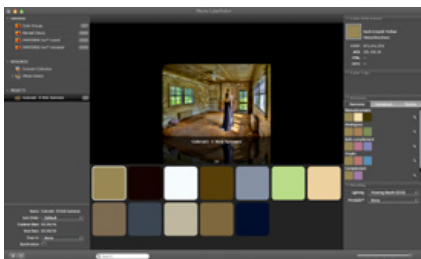

- New RGB and CMYK printer profiling technology has the ability to optimize specific colors, black & white shades, and flesh tones
- No need to read individual color patches – ColorMunki’s superfast printer profiling can rapidly scan test charts in less than one minute

MEET COLORMUNKI™

» CALIBRATE WITH EASE

COLORMUNKI™ LETS YOU SWING PERFECTLY FROM **screen** TO PRINT.

The Swiss-engineered ColorMunki is the portable all-in-one solution that provides quick, easy, and accurate display-to-print match.

- Precise monitor calibration in both basic and advanced modes
- Capture the ambient light within a room or a light box for a new level of precise calibration
- Fast and accurate projector profiling to project your images to your clients, family, or friends with color confidence

» CREATE WITH POWER

COLORMUNKI™ LETS THE **possibilities** RUN WILD.

Bring your vision to life by capturing colors from virtually anywhere, enhancing the editing creativity of your images and designs.

- Put your image library at your fingertips and automatically extract colors from any image
- Create and manage custom color palettes with unique PrintSafe™ checking capabilities